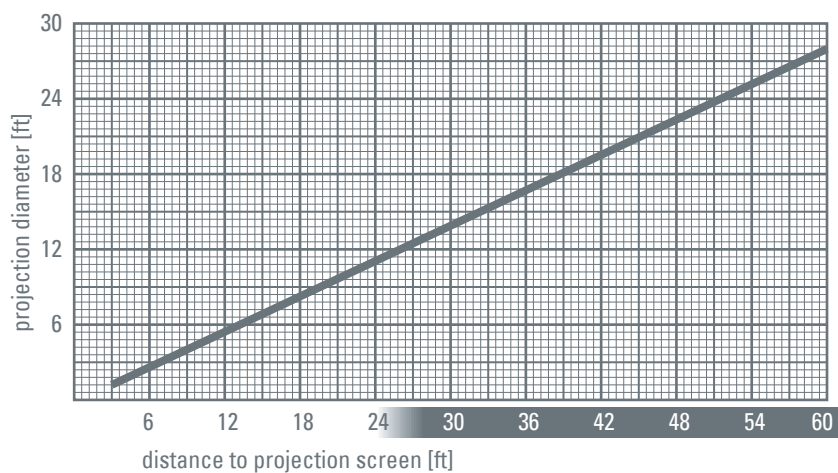

PHOS 25 OUTDOOR – SPECIFICATIONS

item:	PHOS 25 outdoor
body:	steel / aluminium
weight:	3.25 kg
environmental conditions:	outdoors, humid indoor environments
ambient temperature:	-30° C – + 35° C
cooling:	active cooling, fan
noise level:	33 dBA
light source:	22 W High Power LED
recommended projection distance in normal room light:	10 ft
recommended projection distance in darkness:	26 ft
average lifetime of the LED (L70):	35,000 hours
colour temperature:	6,300 - 6,700 K
luminous flux of the LED:	1,800 lumens
gobo size / image size:	Ø 50 mm / Ø 40 mm
input voltage:	100 - 240 V AC, 50 / 60 Hz
power consumption:	29 W
efficiency:	0.5 cos. φ
electrical protection:	I
ingress protection rating:	IP 64
photobiological safety according to ICE62471:2006 EN62471:2008:	RG-2
item number:	20025410 – white, 20025420 – black, 20025430 – silver

This weatherproof outdoor projector is equipped with the latest LED technology and is sufficiently cooled in any environment by its integrated fan. The lens is equipped with a special gasket, which prevents the penetration of moisture. All encapsulated electronic components are waterproof. The projector is connected via a watertight connection tube. This budget-priced entry level model is suitable for year-round outdoor use or for damp interiors. For its 22 watts High-Power LED we recommend a projection distance of 26 feet at dusk and night. The projector is especially suitable for outdoor projections on facades or portals, messages on pavements or areas in pedestrian zones – up to a diameter of about 10 feet. The projection motif (gobo) can be changed without tools.

Components:

Standard series with high power LED and 85 mm standard lens. Required accessories: glass gobo with individually designed motif.

Dimensions

Projection Size

Standard Lens, $f = 85 \text{ mm}$

derksen®
lichttechnik