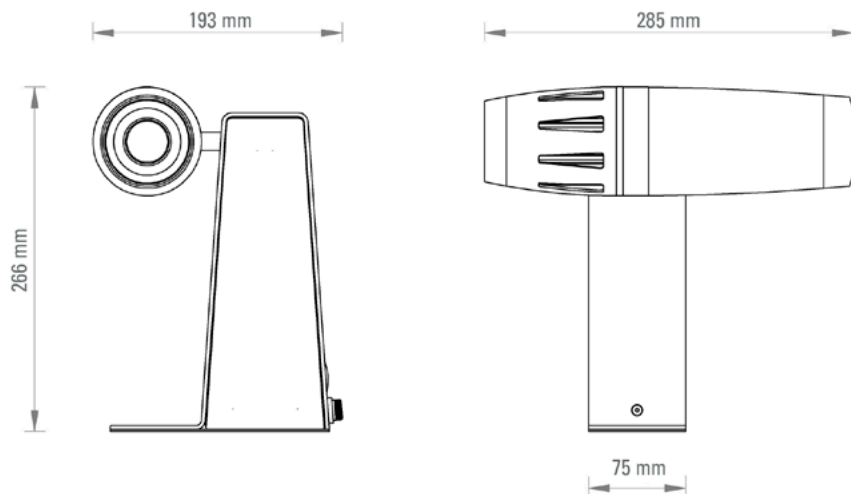

PHOS 25 OUTDOOR – SPECIFICATIONS

item:	PHOS 25 outdoor
body:	steel / aluminium
weight:	3.25 kg
environmental conditions:	outdoors, humid indoor environments
ambient temperature:	-30° C – + 35° C
cooling:	active cooling, fan
noise level:	33 dBA
light source:	22 W High Power LED
recommended projection distance in normal room light:	10 ft
recommended projection distance in darkness:	26 ft
average lifetime of the LED (L70):	35,000 hours
colour temperature:	6,300 - 6,700 K
luminous flux of the LED:	1,800 lumens
gobo size / image size:	Ø 50 mm / Ø 40 mm
input voltage:	100 - 240 V AC, 50 / 60 Hz
power consumption:	29 W
efficiency:	0.5 cos. φ
electrical protection:	I
ingress protection rating:	IP 64
photobiological safety according to ICE62471:2006 EN62471:2008:	RG-2
item number:	20025410 – white, 20025420 – black, 20025430 – silver

This weatherproof outdoor projector is equipped with the latest LED technology and is sufficiently cooled in any environment by its integrated fan. The lens is equipped with a special gasket, which prevents the penetration of moisture. All encapsulated electronic components are waterproof. The projector is connected via a watertight connection tube. This budget-priced entry level model is suitable for year-round outdoor use or for damp interiors. For its 22 watts High-Power LED we recommend a projection distance of 26 feet at dusk and night. The projector is especially suitable for outdoor projections on facades or portals, messages on pavements or areas in pedestrian zones – up to a diameter of about 10 feet. The projection motif (gobo) can be changed without tools.

Components:

Standard series with high power LED and 85 mm standard lens. Required accessories: glass gobo with individually designed motif.

Dimensions

Projection Size

Standard Lens, $f = 85 \text{ mm}$

derksen®
lichttechnik